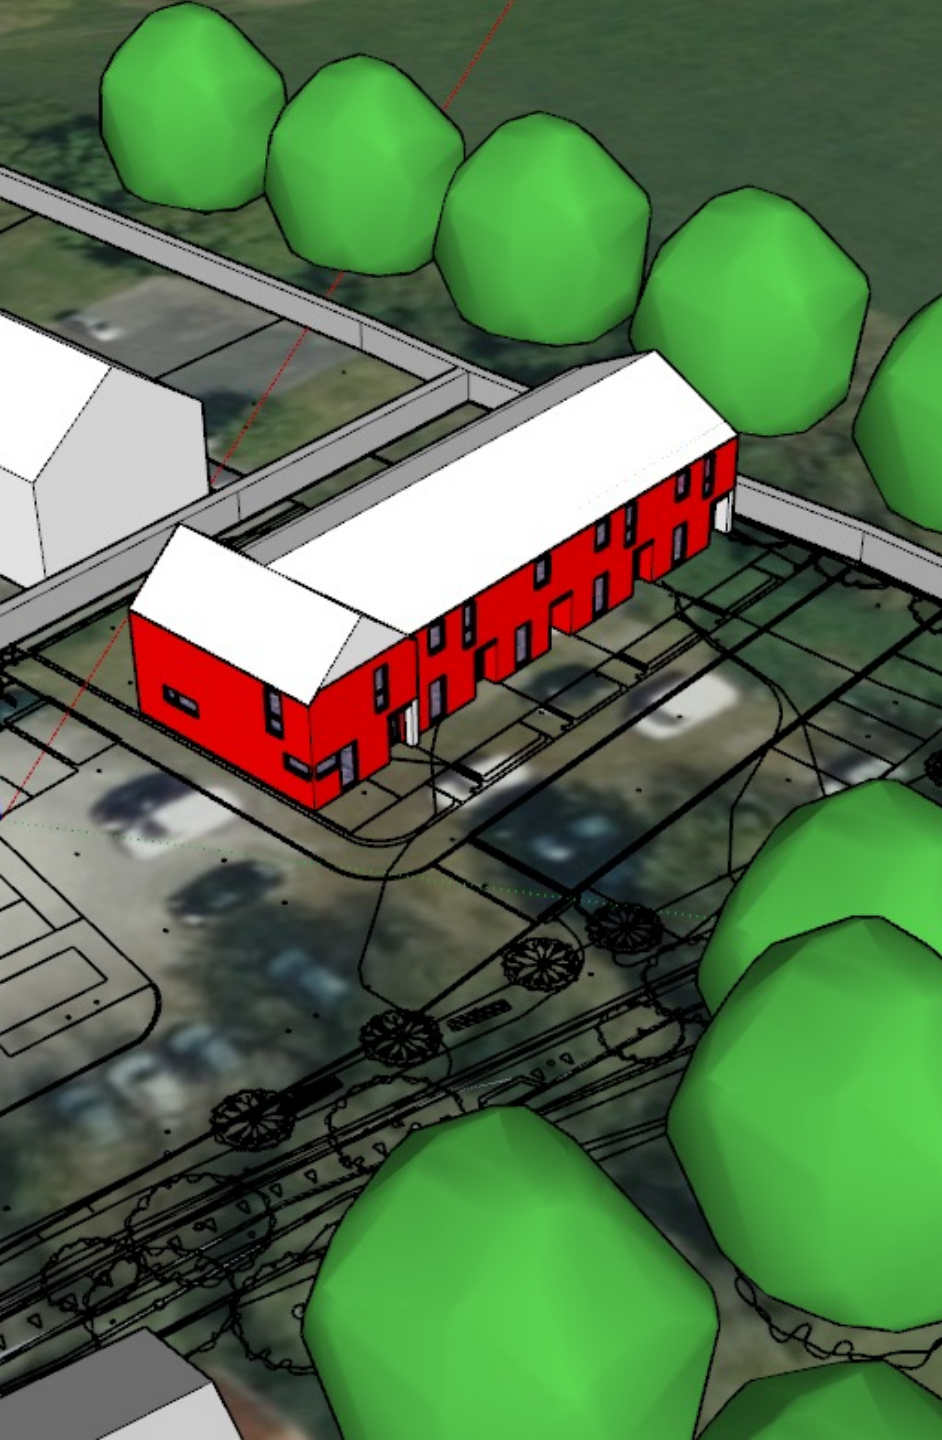

9 HOUSE DEVELOPMENT IN Co. GALWAY.

2 STOREY TIMBER FRAME CONSTRUCTION. 2 & 3 BEDS.
FLOOR AREAS 93-114 SQM.

DESIGNED FOR BER A1 RATED AND PASSIVE HOUSE
CERTIFIED.